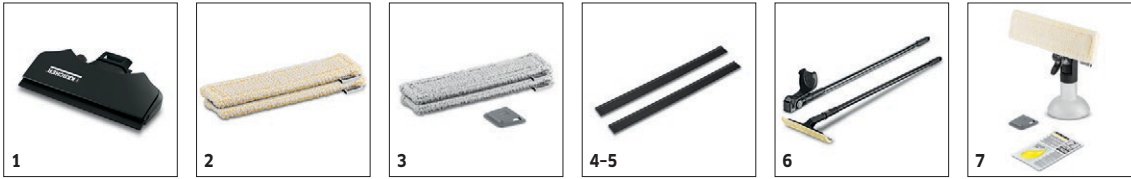

Equipment

Glass cleaner concentrate	ml	1 x 20
Lithium-ion battery		■
Battery charger		■
Exchangeable suction nozzle		■

■ Included in delivery.

ACCESSORIES FOR WV 2 PREMIUM *AU

1.633-433.0

KÄRCHER

		Order No.	Menge				Price	Description	
Nozzles									
Suction nozzle, 170 mm	1	2.633-112.0	1 piece(s)						<input checked="" type="checkbox"/>
Replacement cloths									
Pad inside accessories	2	2.633-130.0	2 piece(s)						<input checked="" type="checkbox"/>
Pad external accessories	3	2.633-131.0	2 piece(s)						<input type="checkbox"/>
Suction lips									
Pull-off lip, wide	4	2.633-005.0	2 piece(s)					To replace pull off lips of Window Vacuums. For a streak-free finish on all even surfaces - without any dripping.	<input type="checkbox"/>
Pull-off lip, narrow	5	2.633-104.0	2 piece(s)						<input type="checkbox"/>
Extensions									
WV Extension Pole	6	2.633-111.0	1 piece(s)					The Kärcher Window Vac extension pole is compatible with any Window Vac model, allowing you to clean high windows and hard to reach areas.	<input type="checkbox"/>
Spray bottle									
Spray bottle premium accessories	7	2.633-129.0	1 piece(s)						<input type="checkbox"/>